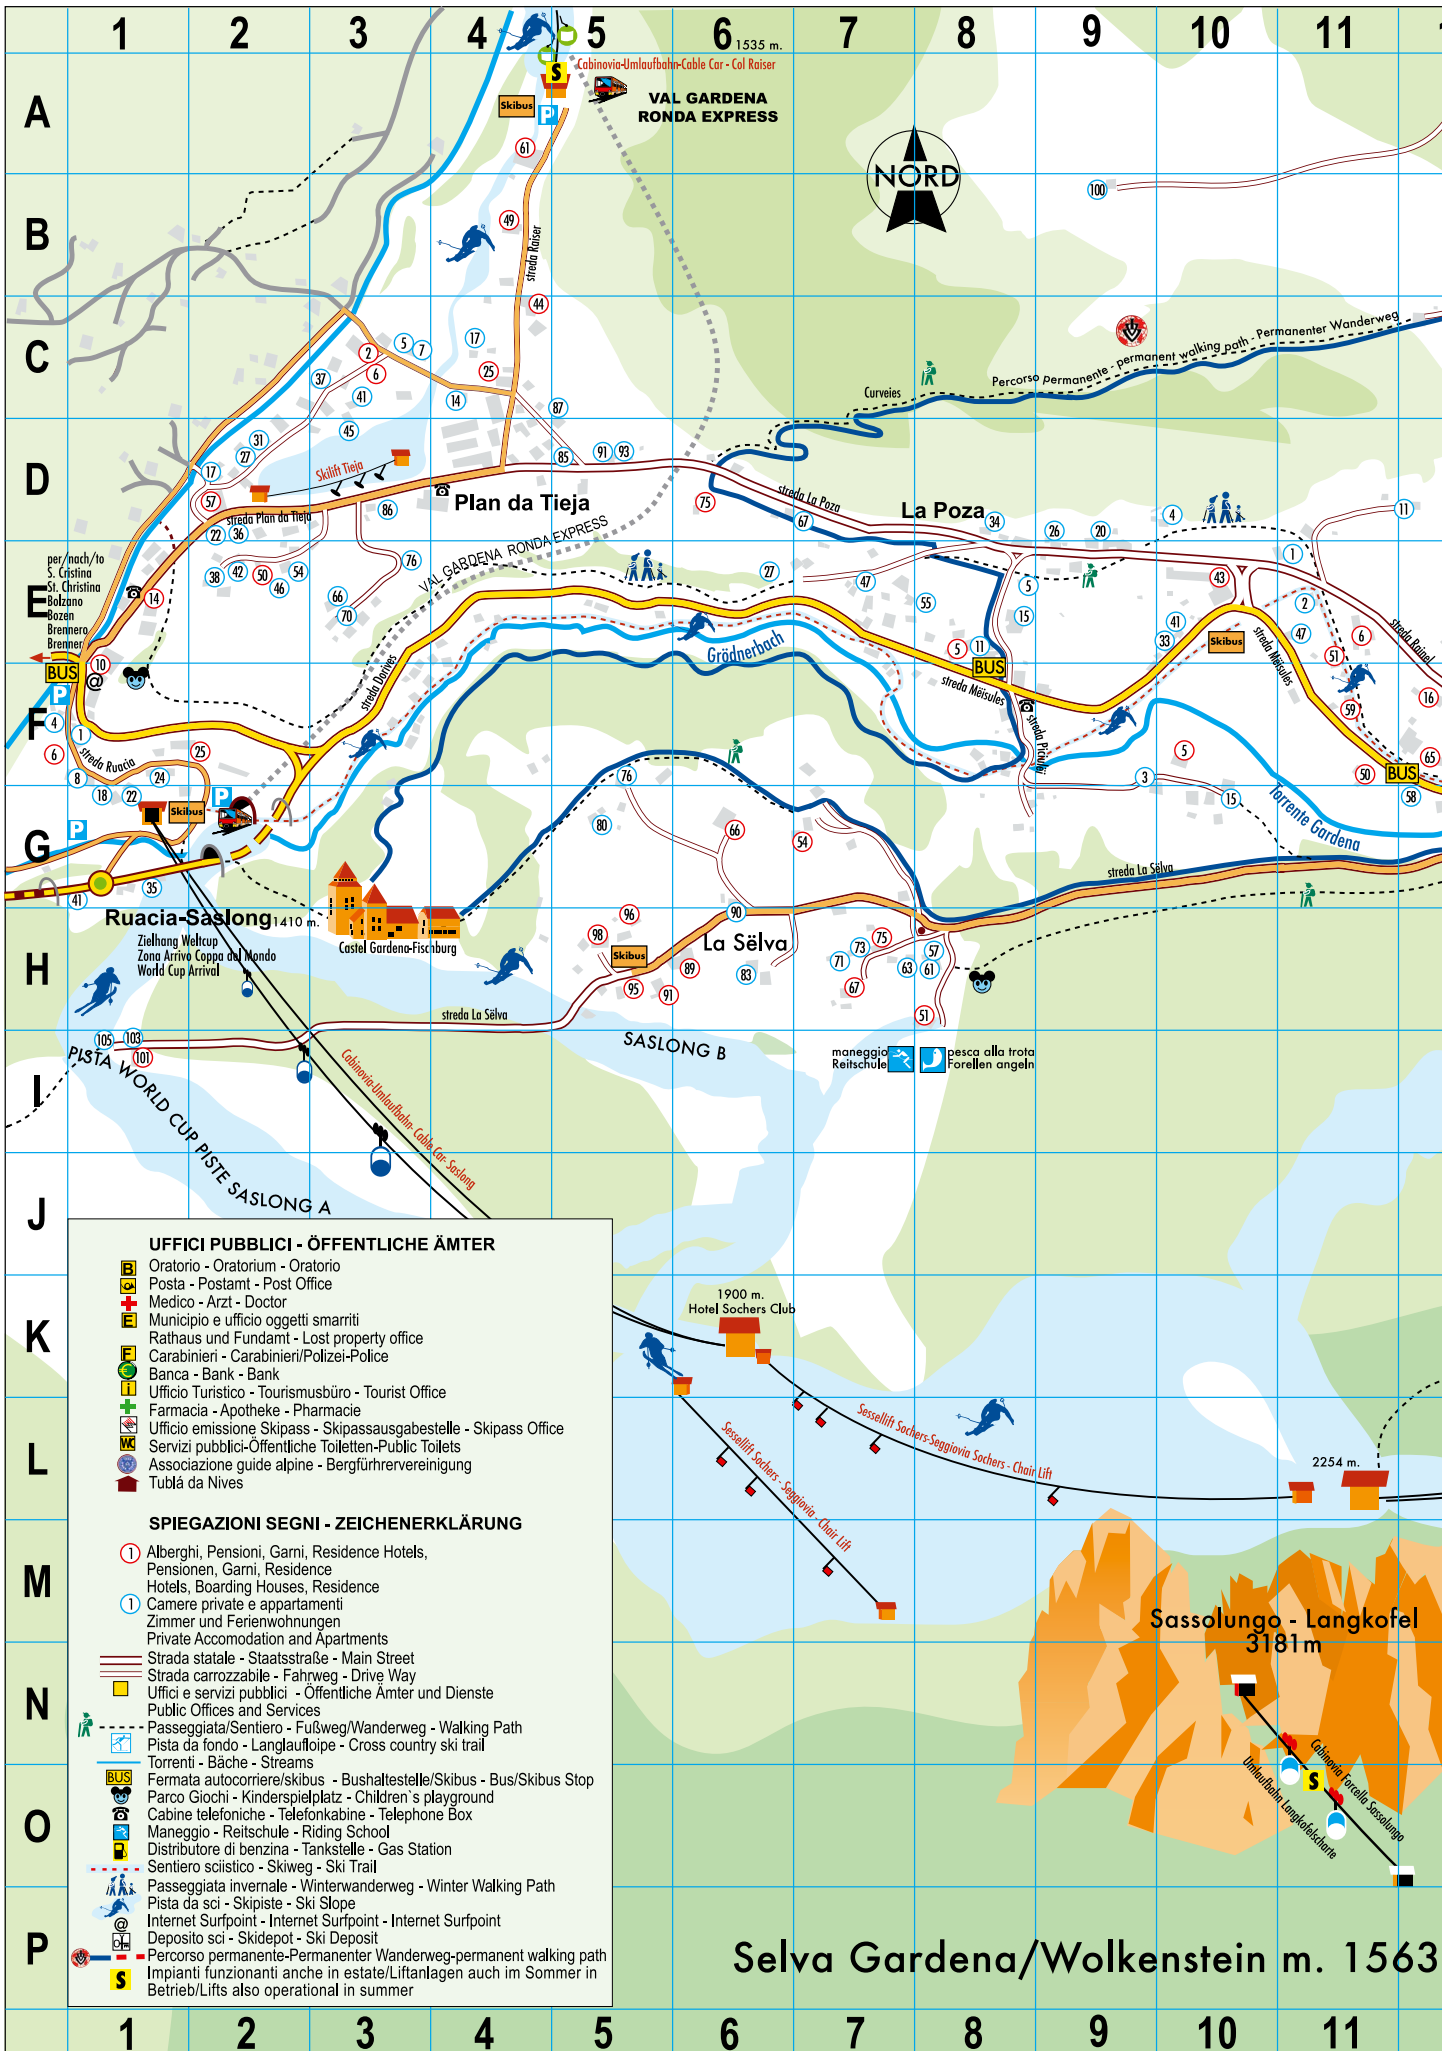

1. **UFFICI PUBBLICI - ÖFFENTLICHE ÄMTER**
2. Oratorio - Oratorium - Oratorio
   - Posta - Postamt - Post Office
   - Medico - Arzt - Doctor
   - Municipio e ufficio oggetti smarriti
   - Rathaus und Fundamt - Lost property office
   - Carabinieri - Carabinieri/Polizei-Police
   - Banca - Bank - Bank
   - Ufficio Turistico - Tourismbüro - Tourist Office
   - Farmacia - Apotheke - Pharmacie
   - Ufficio emissione Skipass - Skipassausgabestelle - Skipass Office
   - Servizi pubblici-Öffentliche Toiletten-Public Toilets
   - Associazione guide alpine - Bergführervereinigung
   - Tublá da Nives
3. **SPIEGAZIONI SEGNI - ZEICHENERKLÄRUNG**
4. Alberghi, Pensioni, Garni, Residence Hotels, Pensionen, Garni, Residence Hotels, Boarding Houses, Residence
   - Camere private e appartamenti Zimmer und Ferienwohnungen Private Accomodation and Apartments
   - Strada statale - Staatsstraße - Main Street
   - Strada carrozzabile - Fahrweg - Drive Way
   - Uffici e servizi pubblici - Öffentliche Ämter und Dienste Public Offices and Services
   - Passeggiata/Sentiero - Fußweg/Wanderweg - Walking Path
   - Pista da fondo - Langlaufloipe - Cross country ski trail
   - Torrenti - Bäche - Streams
   - Fermata autocorriere/skibus - Bushaltestelle/Skibus - Bus/Skibus Stop
   - Parco Giochi - Kinderspielplatz - Children's playground
   - Cabine telefoniche - Telefonkabine - Telephone Box
   - Maneggio - Reitschule - Riding School
   - Distributore di benzina - Tankstelle - Gas Station
   - Sentiero sciistico - Skiweg - Ski Trail
   - Passeggiata invernale - Winterwanderweg - Winter Walking Path
   - Pista da sci - Skipiste - Ski Slope
   - Internet Surfpoint - Internet Surfpoint - Internet Surfpoint
   - Deposito sci - Skidepot - Ski Deposit
   - Percorso permanente-Permanentener Wanderweg-permanent walking path
   - Impianti funzionanti anche in estate/Liftenanlagen auch im Sommer in Betrieb/Lifts also operational in summer

Selva Gardena/Wolkenstein m. 1563